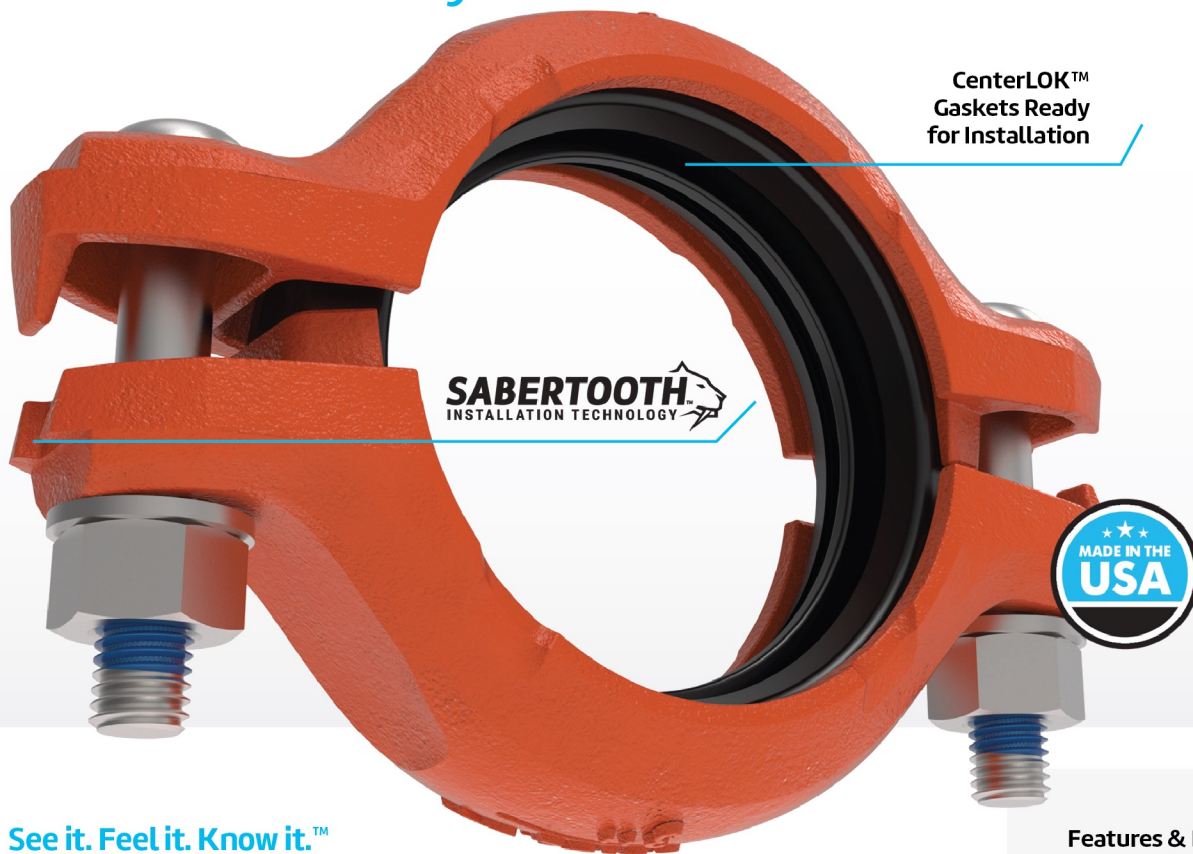

# Figure 74-CL Rigid Couplings for Mechanical Systems

CenterLOK™  
Gaskets Ready  
for Installation

**SABERTOOTH™**  
INSTALLATION TECHNOLOGY

### Install Confidence.

With a touch or a quick look, you will know this coupling is installed properly, even in the dark or tight spaces. This innovative design does not require the housing pads to press together – only for the visual indicator to align.

Engineered gasket press-on feel ensures you know when it's properly positioned on the end of the pipe.

Simple, fast and dependable.

74-CL features Zn/Al flake coated hardware to prevent corrosion.

### Features & Benefits

- Sabertooth™ Installation Technology
  - Visual and Tactile Installation Verification
  - The FASTEST Rigid Coupling Installation Available
- All-new Patent-Pending Design
  - CenterLOK™ Gasket Enables Two-handed Installation
  - Simplified Tightening
  - Ready-for-Installation