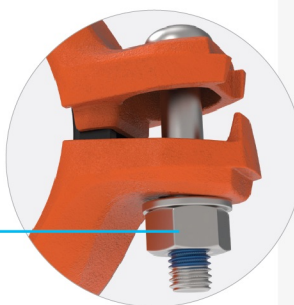

# Figure 74-CL Rigid Couplings for Mechanical Systems

CenterLOK™  
Gaskets Ready  
for Installation

**SABERTOOTH™**  
INSTALLATION TECHNOLOGY

### Install Confidence.

With a touch or a quick look, you will know this coupling is installed properly, even in the dark or tight spaces. This innovative design does not require the housing pads to press together – only for the visual indicator to align.

Engineered gasket press-on feel ensures you know when it's properly positioned on the end of the pipe.

Simple, fast and dependable.

74-CL features Zn/Al flake coated hardware to prevent corrosion.

### Features & Benefits

- Sabertooth™ Installation Technology
  - Visual and Tactile Installation Verification
  - The FASTEST Rigid Coupling Installation Available
- All-new Patent-Pending Design
  - CenterLOK™ Gasket Enables Two-handed Installation
  - Simplified Tightening
  - Ready-for-Installation